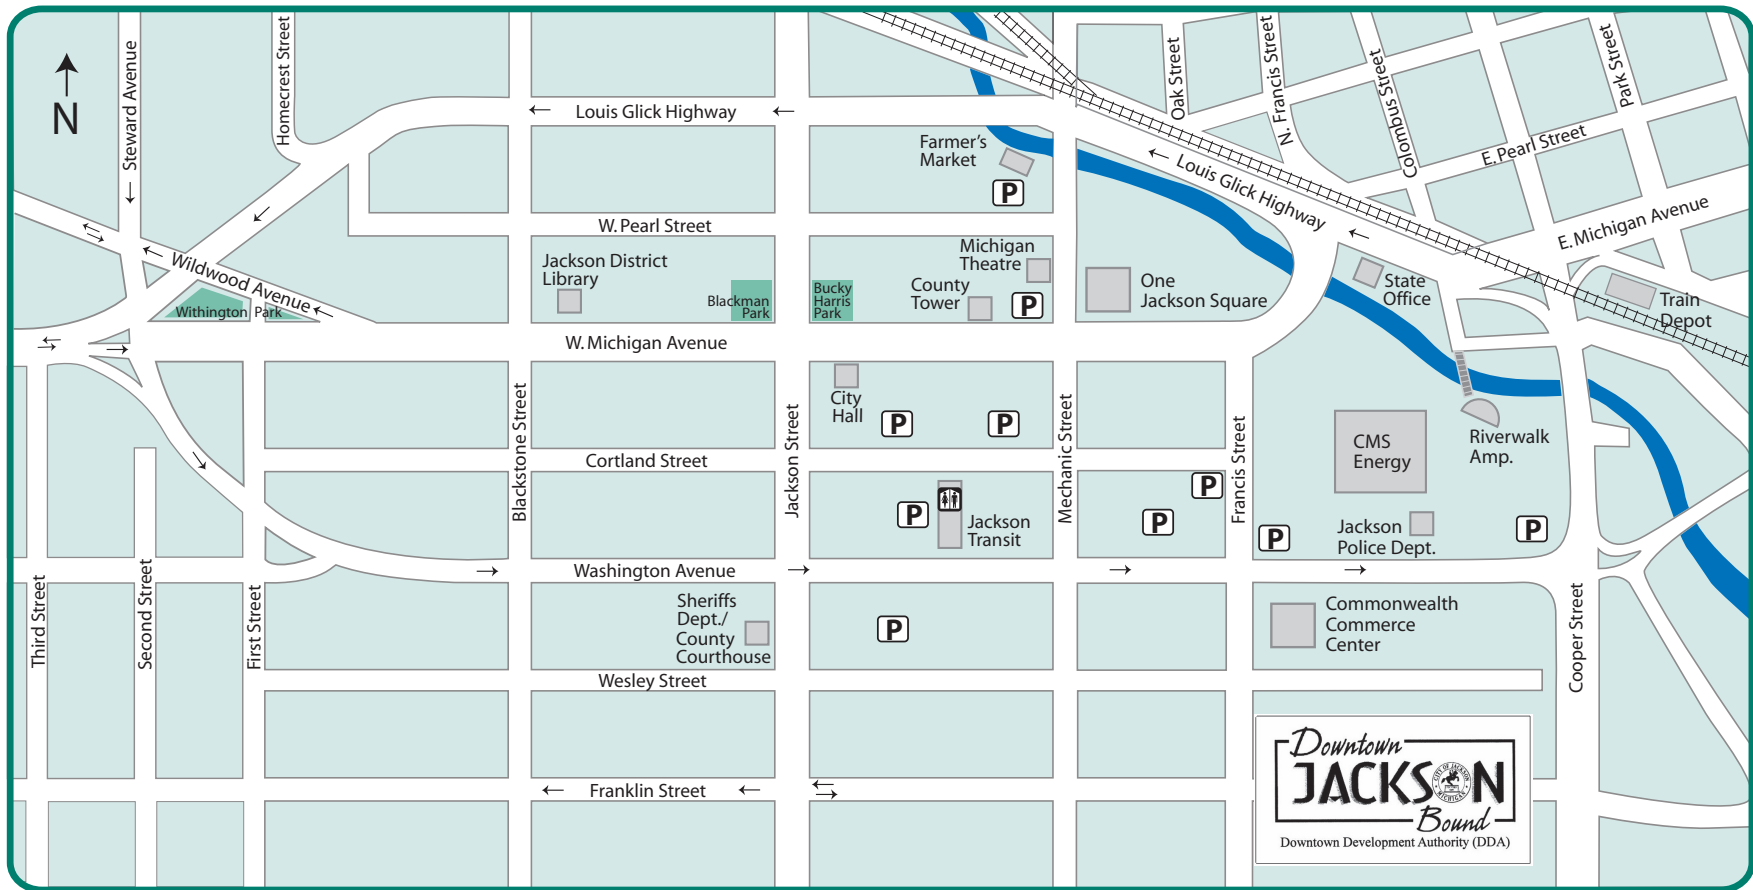

Downtown Jackson, Michigan

To I-94
To 127 North

To 127

To M-60
To I-94

To 127 South